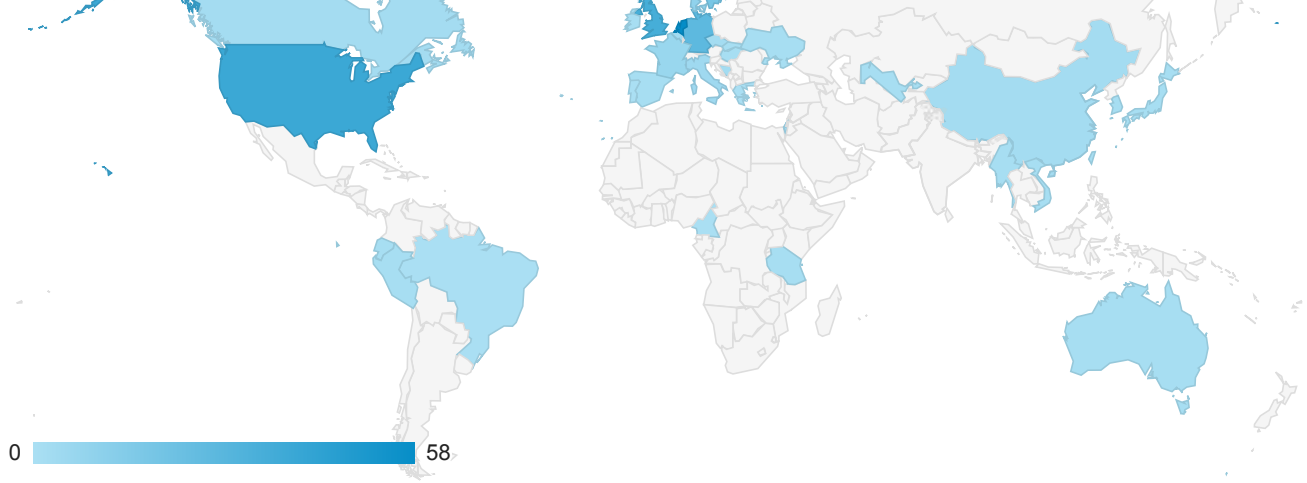

## Users

**218**  
% of Total: 2.15% (10,159)

## Pageviews

● Pageviews

### Sessions by Country

Country	Sessions
Netherlands	58
United States	39
United Kingdom	35
Germany	27
Sweden	18
Denmark	9
France	6
Italy	4
Belgium	3