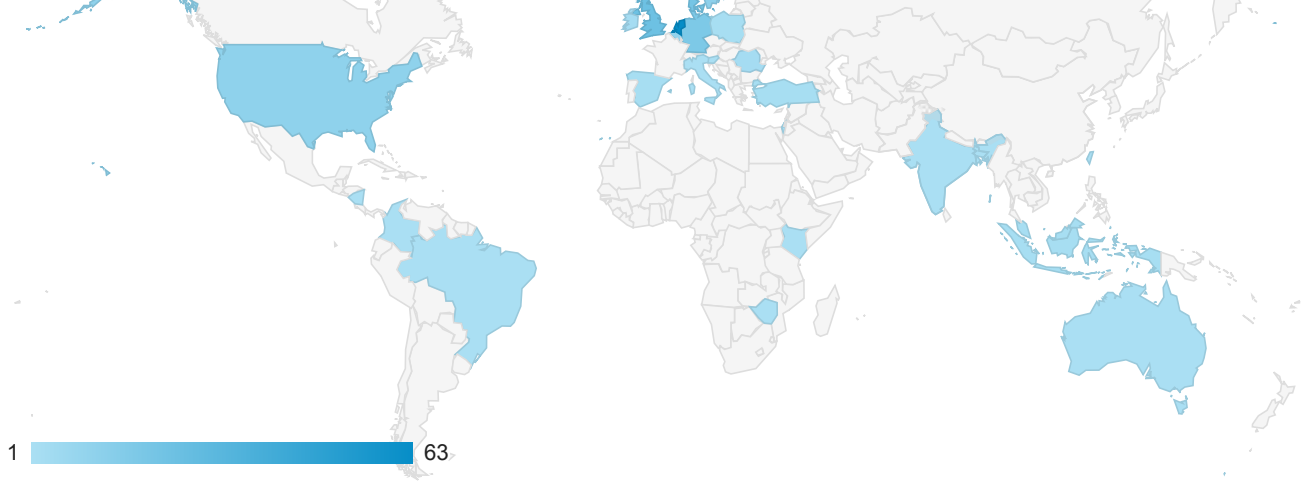

## Users

**186**  
% of Total: 1.83% (10,163)

## Pageviews

● Pageviews

## Sessions by Country

Country	Sessions
Netherlands	63
United Kingdom	24
Denmark	21
Germany	18
Sweden	12
United States	11
Belgium	10
Norway	6
Ireland	3